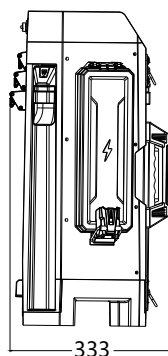

SPECIFICATIONS

LX1000-XTR

Height	64.5cm~220cm
Weight	10Kg (Fitting only)
Power Supply	Battery / AC 100-277V
Lumens	0 - 15,000Lm
Run Times	>20 hours (Standard mode, D24-100)
Output(USB)	5V 2A (2 Dock)
Battery System	LX241000

Battery (LX241000))

Rated Power	98Wh
Rated Voltage	24.5V
Rated Capacity	4.0Ah
Working Temperature	-10~50°C
Working Humidity	1~98%

Size (mm)

LMXLED LTD

UNIT 8 PARK PLACE NEWDIGATE ROAD HAREFIELD MIDDX UB9 6EJ

01895 348 835

info@lmxled.co.uk