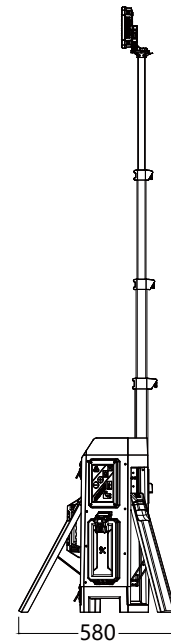

## Brightness

\* 'Brightness' represents the center point illuminance value of the lighting direction.

Emergency

Infrastructure

Railway

Event

Maintenance

Mining

**Battery** (LX241000)

**Charger** (LXC2)

**Driver** (LX17556BH)

**Charger** (LXC1)

**LXF1 Flash Light**

**LXH1 Head Light**

# SPECIFICATIONS

**LX1000-XTR**

Height	64.5cm~220cm
Weight	10Kg (Fitting only)
Power Supply	Battery / AC 100-277V
Lumens	0 - 15,000Lm
Run Times	>20 hours (Standard mode, D24-100)
Output(USB)	5V 2A (2 Dock)
Battery System	LX241000

**Battery (LX241000))**

Rated Power	98Wh
Rated Voltage	24.5V
Rated Capacity	4.0Ah
Working Temperature	-10~50°C
Working Humidity	1~98%

**Size (mm)**

**LMXLED LTD**

UNIT 8 PARK PLACE NEWDIGATE ROAD HAREFIELD MIDDX UB9 6EJ