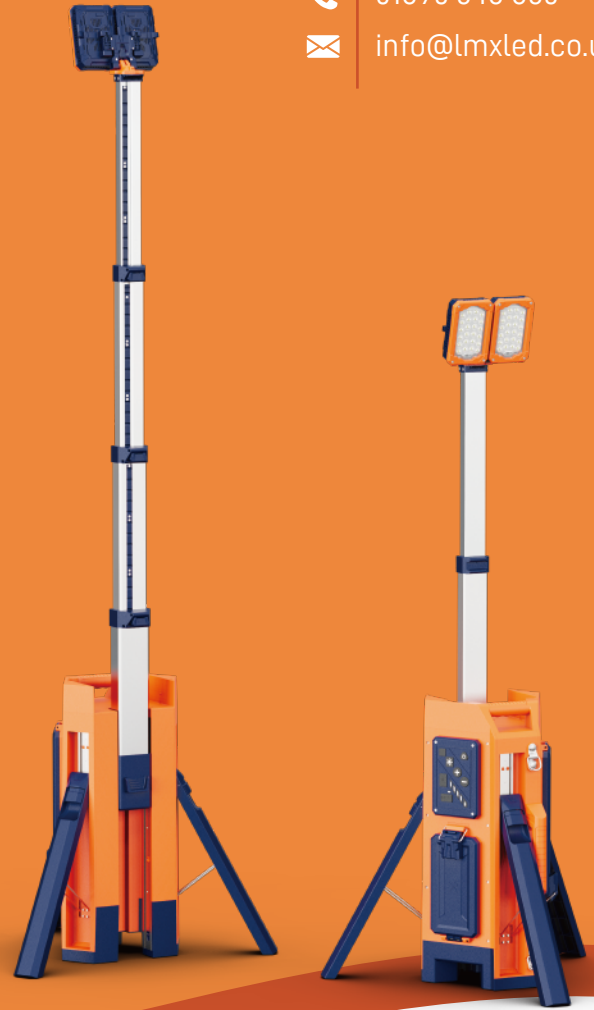

# DUO XTR1000

Ultimate endurance with dual way illumination

## DUO-XTR

**Single latch to release tripod**

Deploy or fold in seconds.

<b>AC</b>	0-15,000LM Stepless Dimmable	
<b>Battery (4 Mode)</b>	Turbo	8,000LM
	Standard	5,000LM
	Balanced	3,000LM
	Eco	800LM

## Brightness

\* 'Brightness' represents the center point illuminance value of the lighting direction.

Emergency

Infrastructure

Railway

Event

Maintenance

Mining