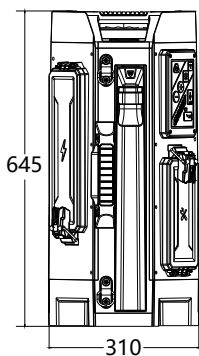

SPECIFICATIONS

LX1000-XTR

Height	64.5cm~220cm
Weight	10Kg (Fitting only)
Power Supply	Battery / AC 100-277V
Lumens	0 - 15,000Lm
Run Times	>20 hours (Standard mode, D24-100)
Output(USB)	5V 2A (2 Dock)
Battery System	LX241000

Battery (LX241000))

Rated Power	98Wh
Rated Voltage	24.5V
Rated Capacity	4.0Ah
Working Temperature	-10~50°C
Working Humidity	1~98%

Size (mm)

LMXLED LTD

UNIT 8 PARK PLACE NEWDIGATE ROAD HAREFIELD MIDDX UB9 6EJ

01895 348 835

info@lmxled.co.uk