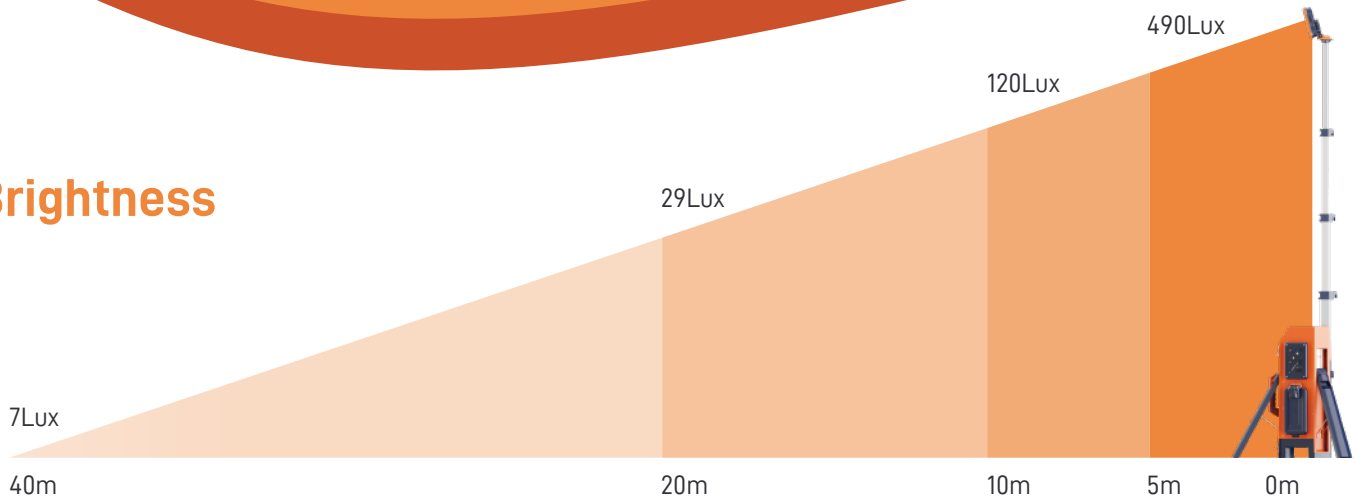

## DUO-XTR

**Single latch to release tripod**

Deploy or fold in seconds.

<b>AC</b>	0-15,000LM Stepless Dimmable	
<b>Battery (4 Mode)</b>	Turbo	8,000LM
	Standard	5,000LM
	Balanced	3,000LM
	Eco	800LM

## Brightness

\* 'Brightness' represents the center point illuminance value of the lighting direction.

Emergency

Infrastructure

Railway

Event

Maintenance

Mining

## Ultra-Long Endurance

Just one battery pack can power more than 30 hours using extreme mode

## 1 to 3 Battery Packs Available

10+ hours duration at full brightness.

100+ hours duration at extreme mode.