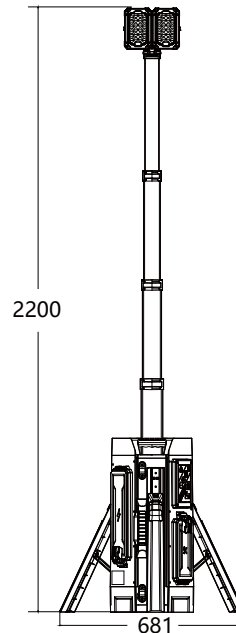

**Battery** (LX241000)

**Charger** (LXC2)

**Driver** (LX17556BH)

**Charger** (LXC1)

**LXF1 Flash Light**

**LXH1 Head Light**

# SPECIFICATIONS

**LX1000-XTR**

Height	64.5cm~220cm
Weight	10Kg (Fitting only)
Power Supply	Battery / AC 100-277V
Lumens	0 - 15,000Lm
Run Times	>20 hours (Standard mode, D24-100)
Output(USB)	5V 2A (2 Dock)
Battery System	LX241000

**Battery (LX241000))**

Rated Power	98Wh
Rated Voltage	24.5V
Rated Capacity	4.0Ah
Working Temperature	-10~50°C
Working Humidity	1~98%

**Size (mm)**

**LMXLED LTD**

UNIT 8 PARK PLACE NEWDIGATE ROAD HAREFIELD MIDDX UB9 6EJ